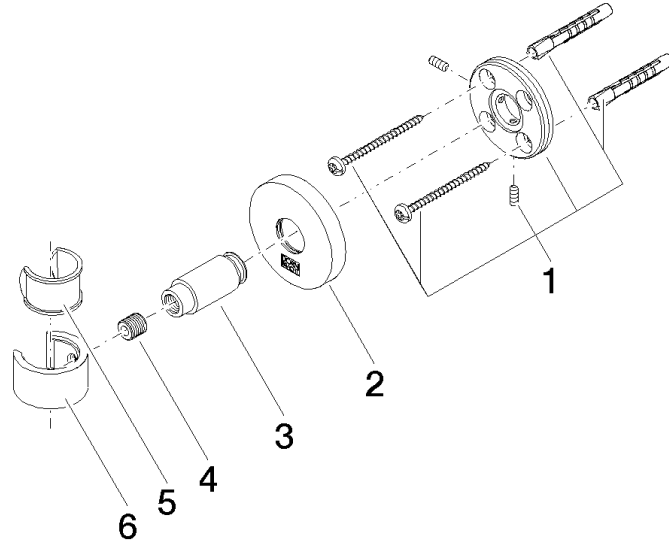

## EDITION PRO Wall bracket - Chrome

---

28 050 626

- rosette Ø 55 mm

	Chrome	28 050 626-00
	Matte Black	28 050 626-33
	Brushed Chrome	28 050 626-93

EDITION PRO Wall bracket - Chrome

---

28 050 626

mm [inches]

**EDITION PRO Wall bracket - Chrome**

28 050 626

Parts for other finishes can be found here: [Matte Black](#)

**Spare parts list**

No.	Item Number	Name	Quantity used	Delivery time
1	05 17 62 500 00 90	fixing set	1	2
2	90 27 62 502 00-00	rosette	1	-
Spare part can no longer be ordered, please order the replacement item				
3	08 17 62 550-00	holder	1	10
4	08 18 50 585 90	screw	1	2
5	90 18 40 035 00 90	sleeve	1	2
6	09 17 20 014-00	holder	1	10