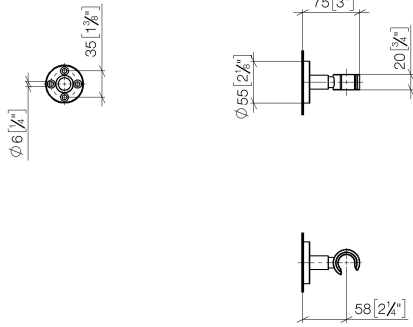

## EDITION PRO Wall bracket - Chrome

---

28 050 626

- rosette Ø 55 mm

	Chrome	28 050 626-00
	Matte Black	28 050 626-33
	Brushed Chrome	28 050 626-93

EDITION PRO Wall bracket - Chrome

---

28 050 626

mm [inches]

**EDITION PRO Wall bracket - Chrome**

28 050 626

Parts for other finishes can be found here: [Matte Black](#)

**Spare parts list**

No.	Item Number	Name	Quantity used	Delivery time
1	05 17 62 500 00 90	fixing set	1	2
2	90 27 62 502 00-00	rosette	1	-
Spare part can no longer be ordered, please order the replacement item				
3	08 17 62 550-00	holder	1	10
4	08 18 50 585 90	screw	1	2
5	90 18 40 035 00 90	sleeve	1	2
6	09 17 20 014-00	holder	1	10